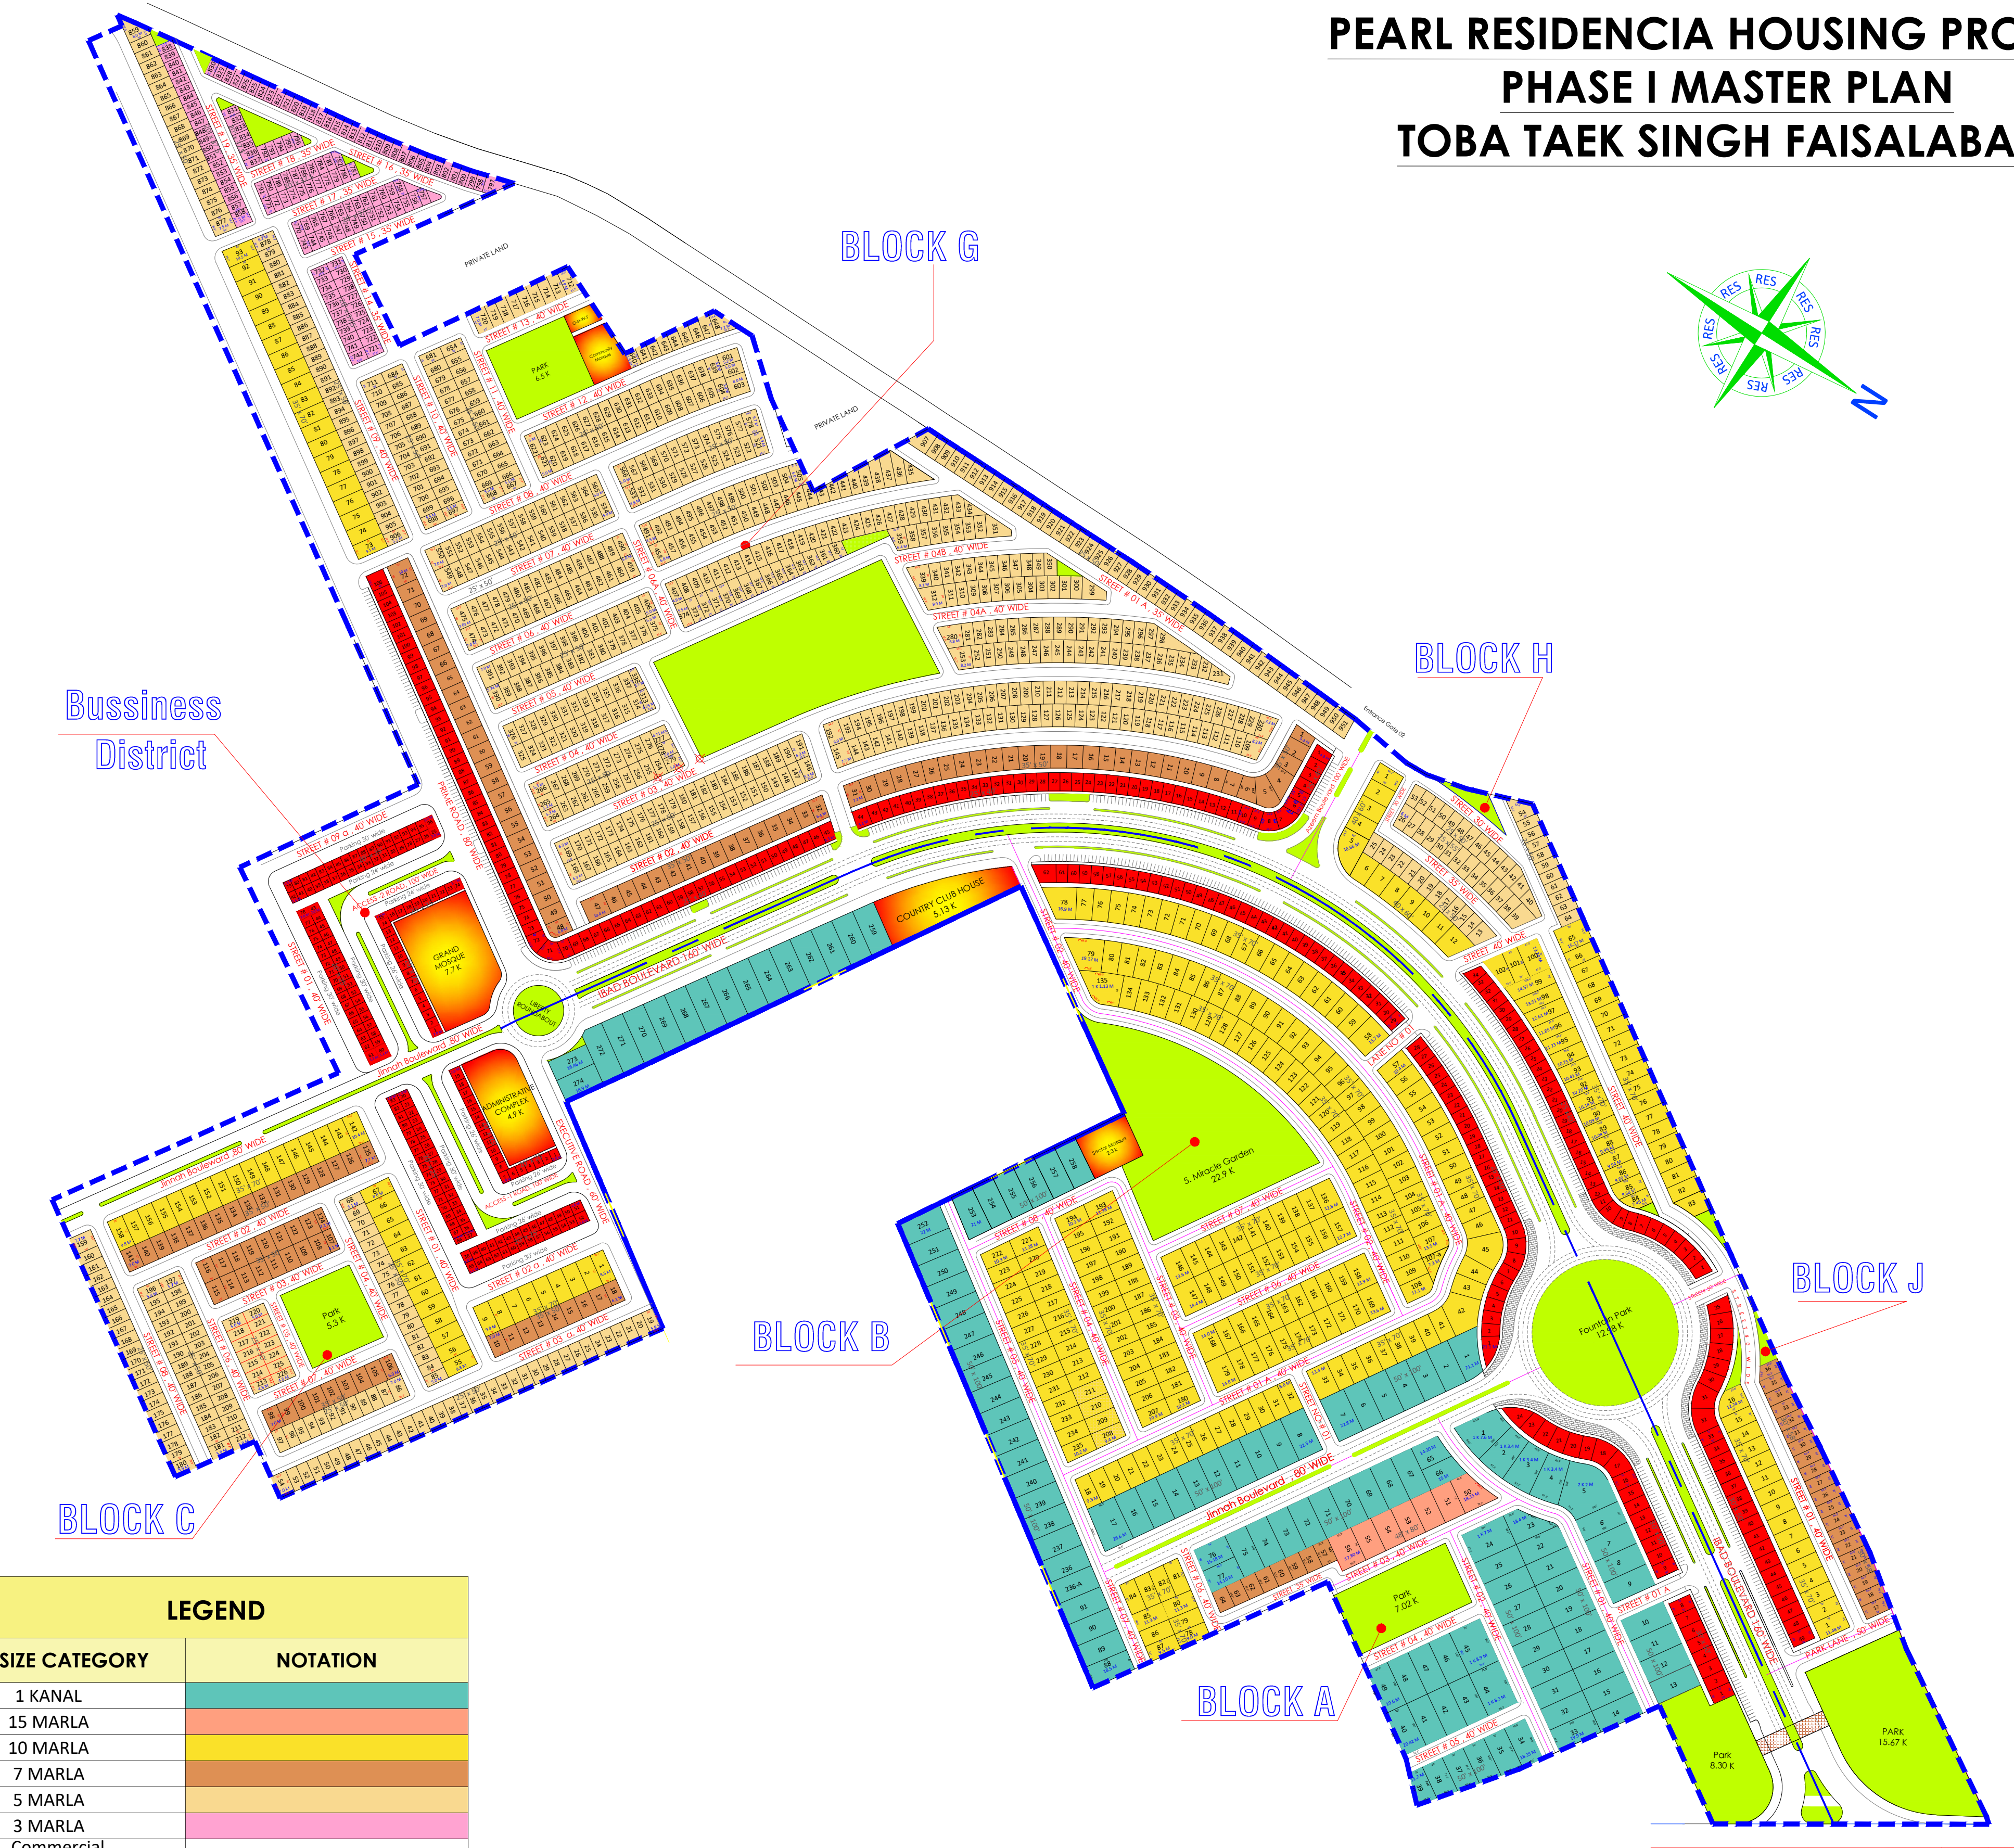

**PEARL RESIDENCIA HOUSING PROJECT  
PHASE I MASTER PLAN  
TOBA TAEK SINGH FAISALABAD.**

LEGEND	
PLOT SIZE CATEGORY	NOTATION
1 KANAL	Light Blue
15 MARLA	Teal
10 MARLA	Yellow
7 MARLA	Orange
5 MARLA	Light Green
3 MARLA	Pink
Commercial 6 Marla, 4 Marla, 2 Marla & 1.5 Marla Plot	Red